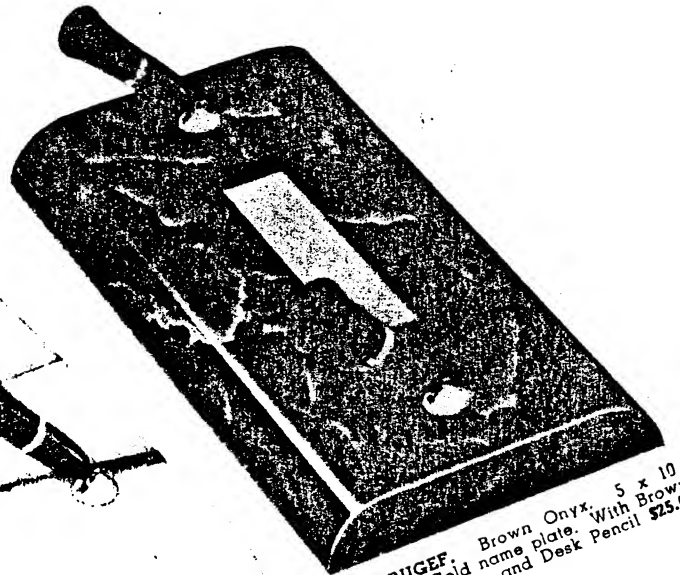

# PRESENTATION DRY-PROOF DESK SETS

**T219 ADEJE.** Black Carrara. 5 x 10 inches. Gold trim. With two LIFETIME Pens \$25.00.

**T220 ADEKU.** Colored Pedrara Onyx. 4 3/4 x 9 1/2 inches. Gold pencil grooves. With LIFETIME Pen and SLD Pencil \$25.00.